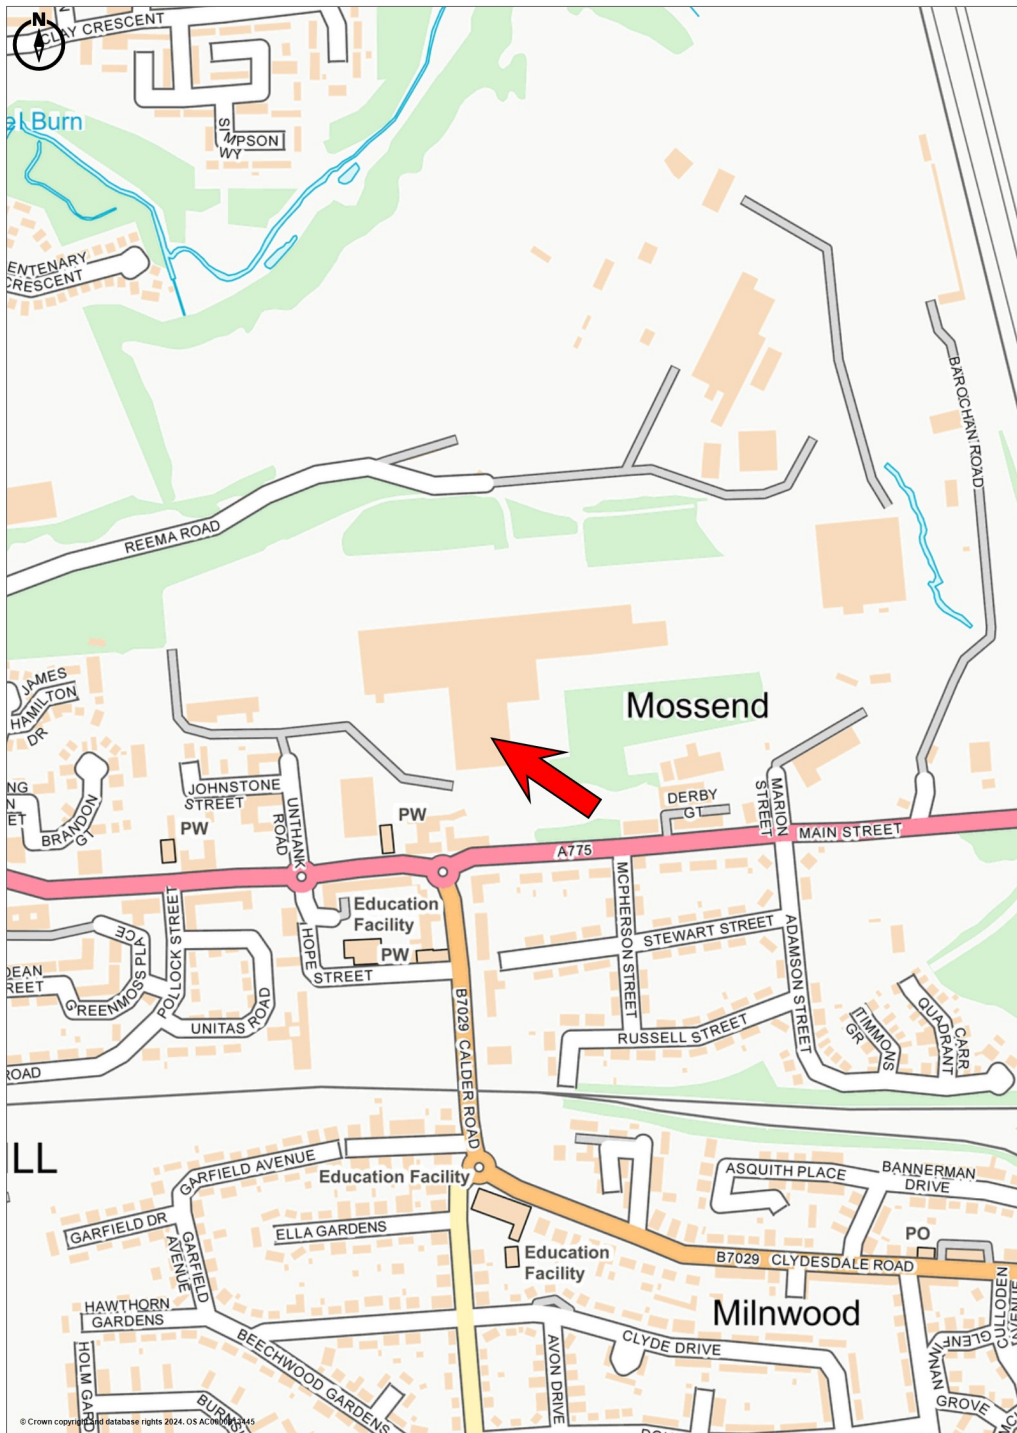

UNTHANK ROAD
MOSSEND
BELLSHILL
ML4 1DD

Promap

LANDMARK INFORMATION

© Crown Copyright and database rights 2024. OS AC0000813445
Plotted Scale - 1:7500. Paper Size - A4