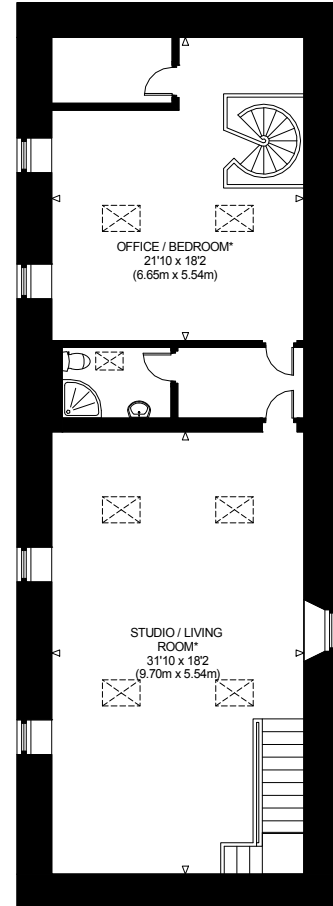

BADSHALLOCH STEADING
 NOT TO SCALE - FOR ILLUSTRATIVE PURPOSES ONLY
 APPROXIMATE GROSS INTERNAL FLOOR AREA 3917 SQ FT / 363.9 SQ M
 All measurements and fixtures including doors and windows
 are approximate and should be independently verified.
 Copyright © exposure
www.photographyandfloorplans.co.uk

GROUND FLOOR
 GROSS INTERNAL
 FLOOR AREA 2827 SQ FT / 262.6 SQ M

FIRST FLOOR
 GROSS INTERNAL
 FLOOR AREA 1090 SQ FT / 101.3 SQ M